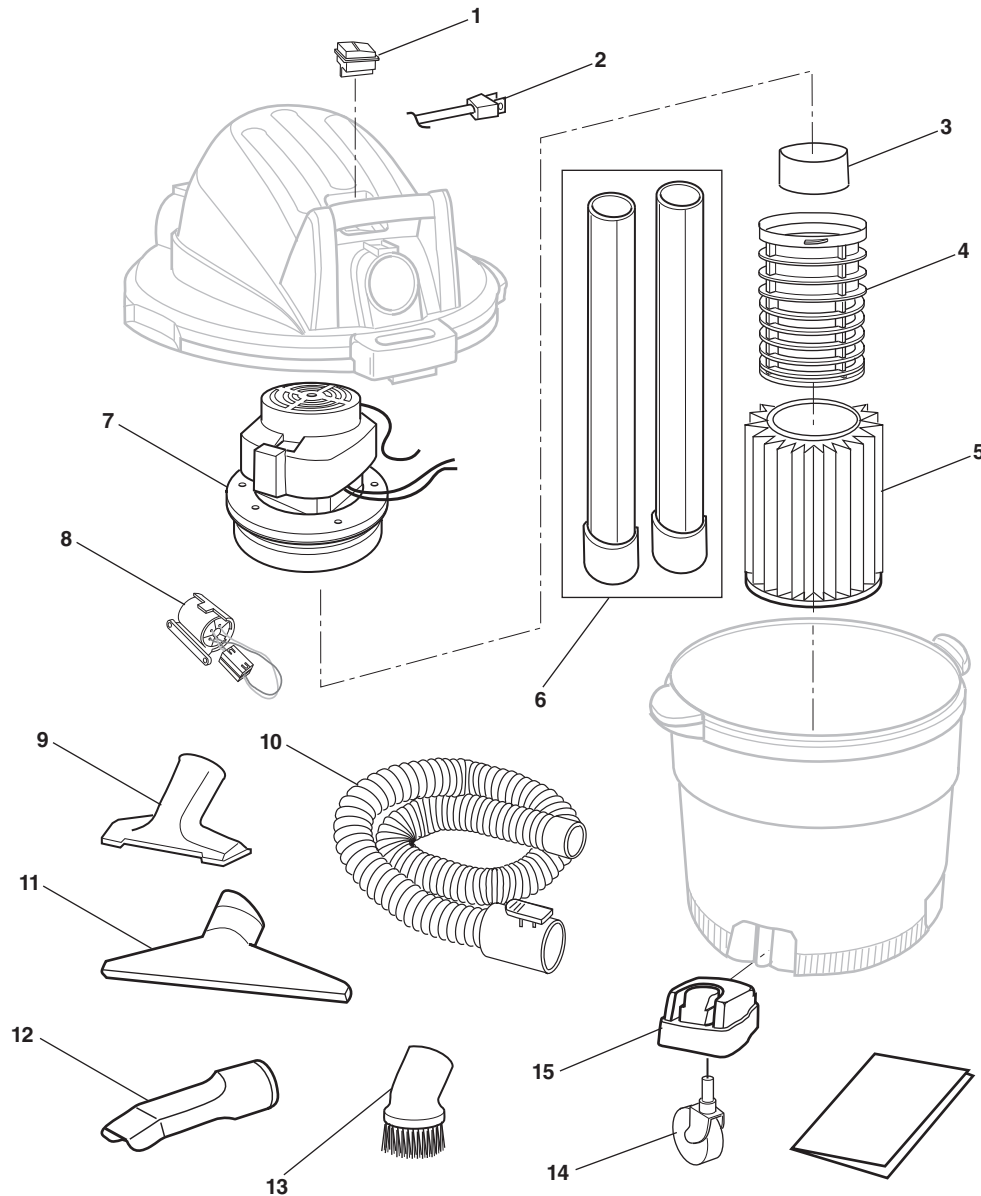

**WD0655AU/WD0655KR/WD0655ND**

**NOTE: Order parts by Catalog Number only.  
DO NOT order by Reference Number.**

Ref. No.	Catalog No.	Description
1	44648	Switch
2	56153	Cord Assembly (WD0655AU))
2	56158	Cord Assembly (WD0655KR & WD0655ND)
3	73472	Float
4	56168	Filter Cage
5	47907	Qwik Lock™ Filter
6	31728	Extension Wand
7	44658	Motor Assembly (230V)
8	56163	Electrical Filters and Leads
9	31733	Utility Nozzle
10	31713	Locking Hose Assembly
11	31738	Wet Nozzle
12	29848	Car Nozzle
13	31723	Dusting Brush
14	54378	Caster
15	29833	Caster Foot w/Storage

## WD1255AU/WD1255KR/WD1255ND

**NOTE: Order parts by Catalog Number only.  
DO NOT order by Reference Number.**

Ref. No.	Catalog No.	Description	Ref. No.	Catalog No.	Description
1	44648	Rocker Switch	12	12458	Collector
2	56208	Power Cord Assembly (WD1255AU)	13	72907	Utility Nozzle
2	56213	Power Cord Assembly (WD1255KR / WD1255ND)	14	72937	Car Nozzle
3	56163	Electrical Filters and Leads	15	72912	Wet Nozzle
4	56218	Motor Assembly (230V)	16	72902	Extension Wands
5	12333	Screw, Pan Hd. Ty. 'AB' 10 x 3/4 Ser.	17	83727	Dual-Flex™ Locking Hose Assembly
6	42498	Motor Brush Set (230V)	18	54378	Caster
7	47862	Spacer	19	12388	Caster Foot w/Storage
8	30508	Blower Wheel	20	47922	Drain Cap
9	20043	Washer	21	47907	Qwik Lock™ Filter
10	12353	Nut, Hex Flange 3/16-18	22	54493	Filter Cage
11	96542	Screw, Pan Hd. Ty. 'AB' 10 x 3/4 Ser.	23	19883	Float