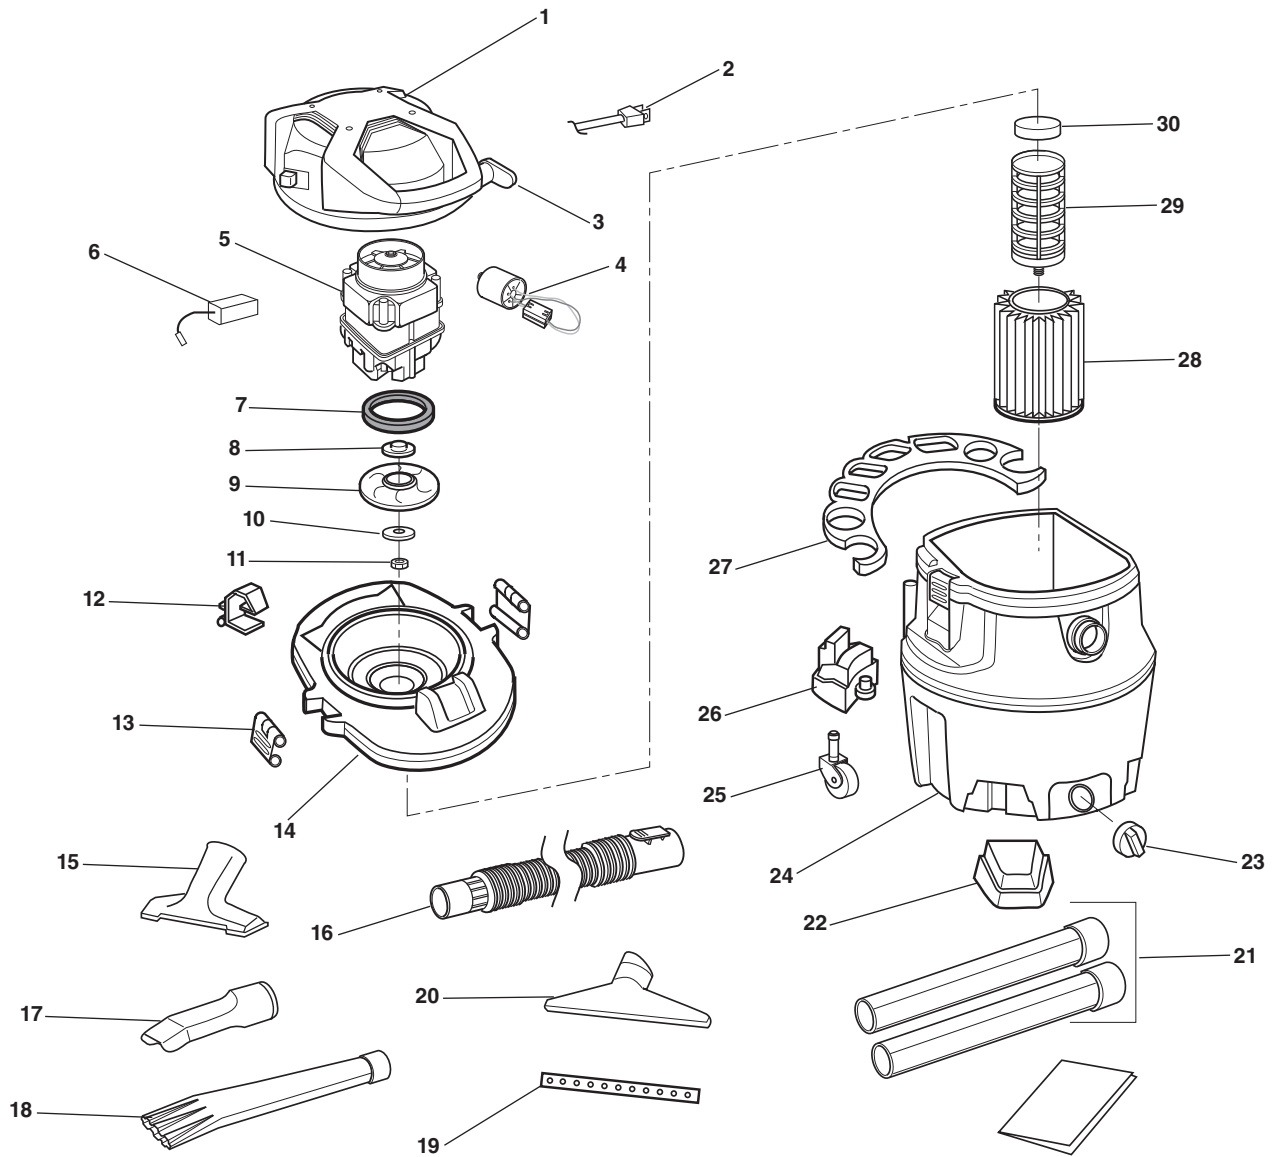

WD1685KR/WD1685ND

**NOTE: Order parts by Catalog Number only.
DO NOT order by Reference Number.**

Ref. No.	Catalog No.	Description	Ref. No.	Catalog No.	Description
1	56188	Blower Assembly	16	56203	Dual-Flex™ Locking Hose
2	56193	Cord Assembly	17	72937	Car Nozzle
3	54568	Cord Swivel	18	54558	Blower Wand
4	56163	Electrical Filter and Leads	19	73562	Squeegee
5	56198	Motor Assembly (230V)	20	72912	Wet Nozzle
6	42508	Motor Brush Set (230V)	21	72902	Extension Wand
7	54553	Foam Pad	22	20088	Caster Foot, Front
8	47862	Spacer	23	47922	Drain Cap
9	73507	Blower Wheel	24	54563	Drum Assembly
10	20043	Washer	25	12293	Caster Wheel
11	12353	Nut	26	20078	Caster Foot, Rear
12	83757	Latch Detachable Blower	27	54548	Accessory Storage Holder
13	83747	Drum Latch	28	47907	Qwik Lock™ Filter
14	54483	Lid	29	54493	Filter Cage
15	72907	Utility Nozzle	30	73472	Float