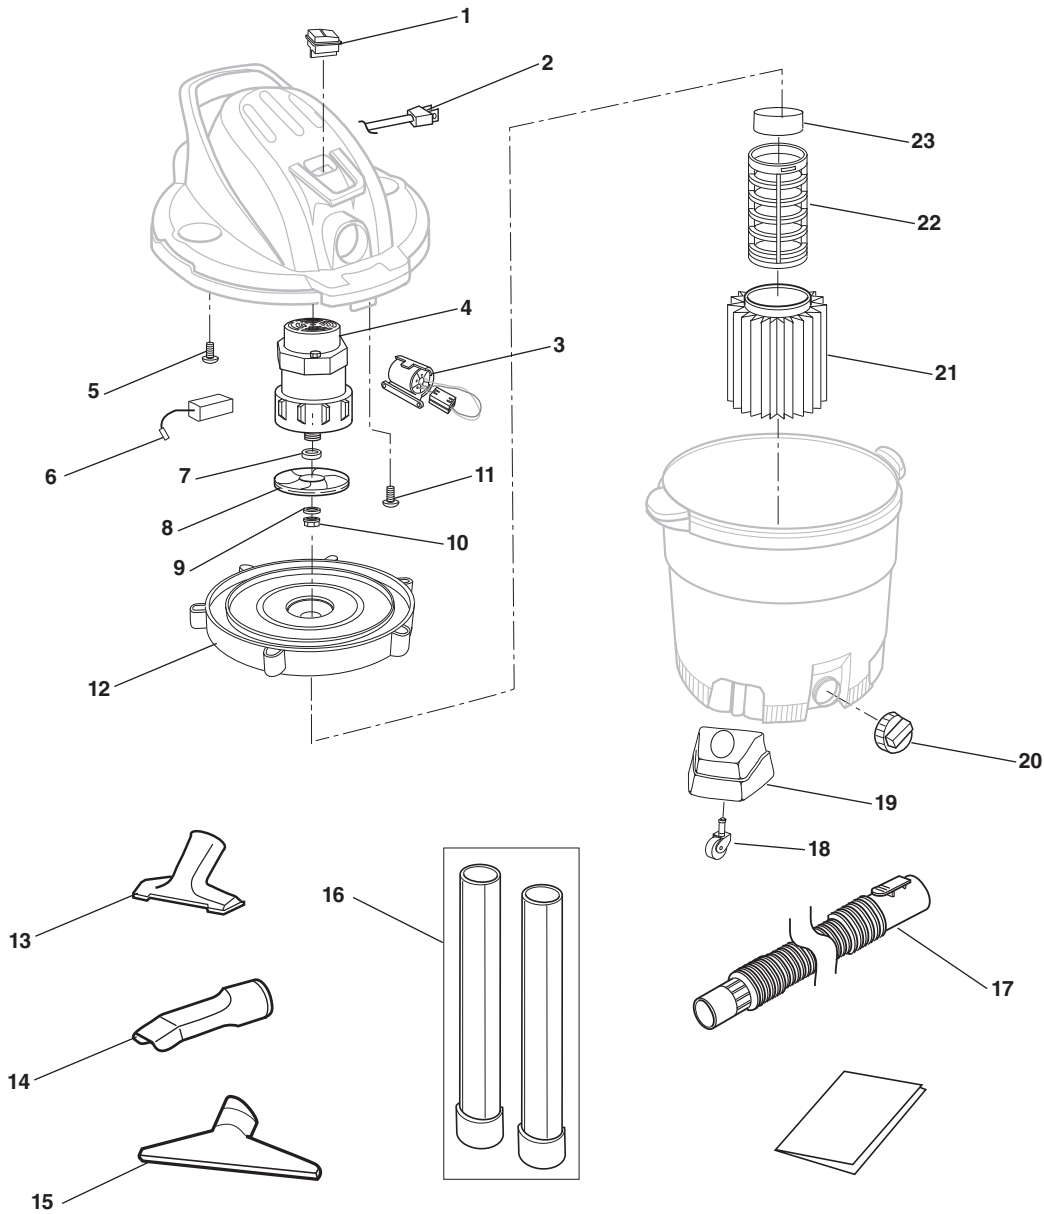

**WD0655AU/WD0655KR/WD0655ND**

**NOTE: Order parts by Catalog Number only.  
DO NOT order by Reference Number.**

Ref. No.	Catalog No.	Description
1	44648	Switch
2	56153	Cord Assembly (WD0655AU))
2	56158	Cord Assembly (WD0655KR & WD0655ND)
3	73472	Float
4	56168	Filter Cage
5	47907	Qwik Lock™ Filter
6	31728	Extension Wand
7	44658	Motor Assembly (230V)
8	56163	Electrical Filters and Leads
9	31733	Utility Nozzle
10	31713	Locking Hose Assembly
11	31738	Wet Nozzle
12	29848	Car Nozzle
13	31723	Dusting Brush
14	54378	Caster
15	29833	Caster Foot w/Storage

## WD1255AU/WD1255KR/WD1255ND

**NOTE: Order parts by Catalog Number only.  
DO NOT order by Reference Number.**

Ref. No.	Catalog No.	Description	Ref. No.	Catalog No.	Description
1	44648	Rocker Switch	12	12458	Collector
2	56208	Power Cord Assembly (WD1255AU)	13	72907	Utility Nozzle
2	56213	Power Cord Assembly (WD1255KR / WD1255ND)	14	72937	Car Nozzle
3	56163	Electrical Filters and Leads	15	72912	Wet Nozzle
4	56218	Motor Assembly (230V)	16	72902	Extension Wands
5	12333	Screw, Pan Hd. Ty. 'AB' 10 x 3/4 Ser.	17	83727	Dual-Flex™ Locking Hose Assembly
6	42498	Motor Brush Set (230V)	18	54378	Caster
7	47862	Spacer	19	12388	Caster Foot w/Storage
8	30508	Blower Wheel	20	47922	Drain Cap
9	20043	Washer	21	47907	Qwik Lock™ Filter
10	12353	Nut, Hex Flange 3/16-18	22	54493	Filter Cage
11	96542	Screw, Pan Hd. Ty. 'AB' 10 x 3/4 Ser.	23	19883	Float