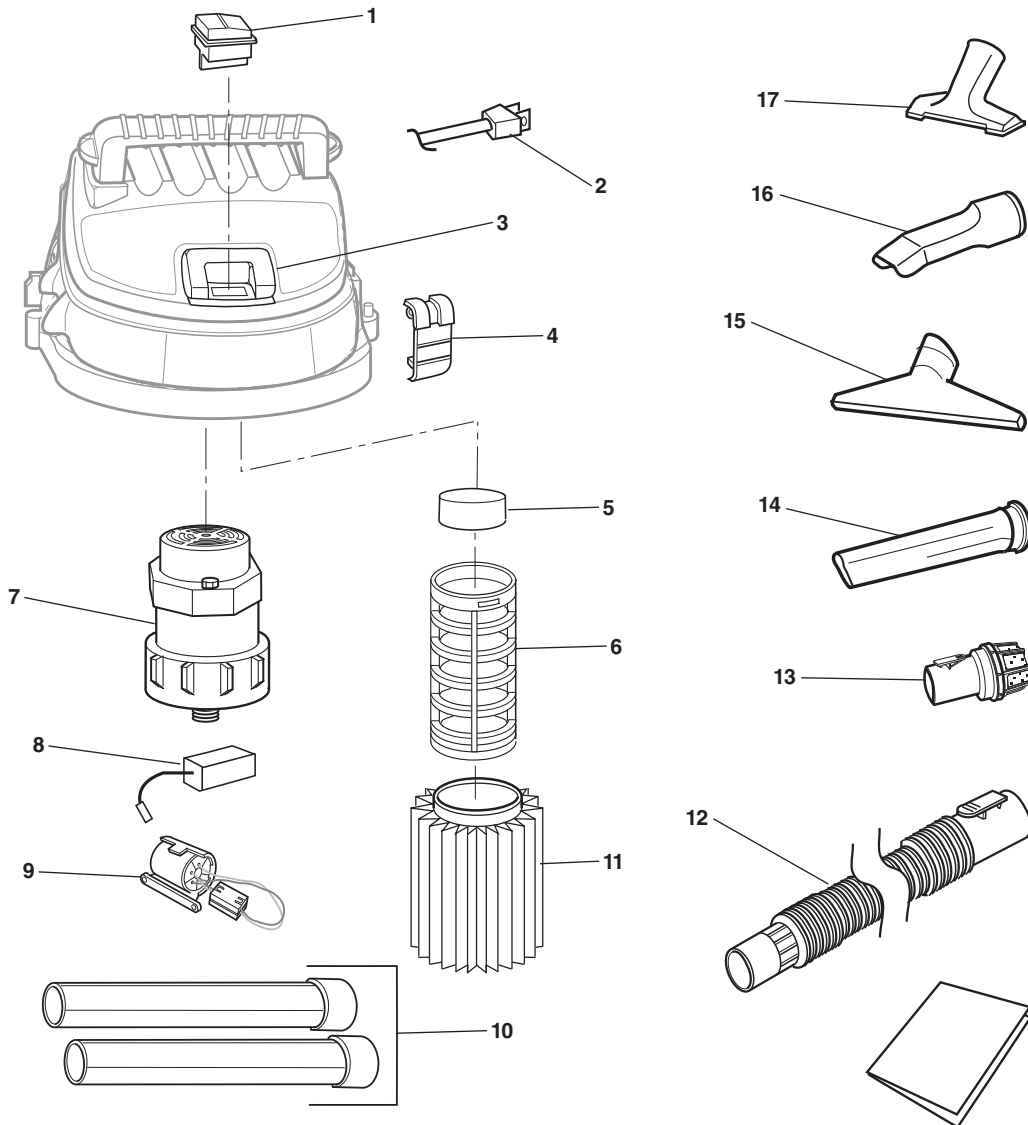

WD1855AU Motor Assembly

**NOTE: Order parts by Catalog Number only.
DO NOT order by Reference Number.**

Ref. No.	Catalog No.	Description
1	44648	Switch
2	59633	Cord Assembly
3	44673	Switch Housing
4	83747	Drum Latch
5	19883	Float
6	54493	Filter Cage
7	56198	Motor Assembly (230V)
8	23858	Motor Brush Set (230V)
9	56163	Electrical Filter and Leads
10	72902	Extension, Handle
11	72952	Filter
12	72897	Dual-Flex™ Locking Hose Assembly
13	72927	Muffler/Diffuser
14	72932	Crevice Tool
15	72912	Wet Nozzle
16	72937	Car Nozzle
17	72907	Utility Nozzle