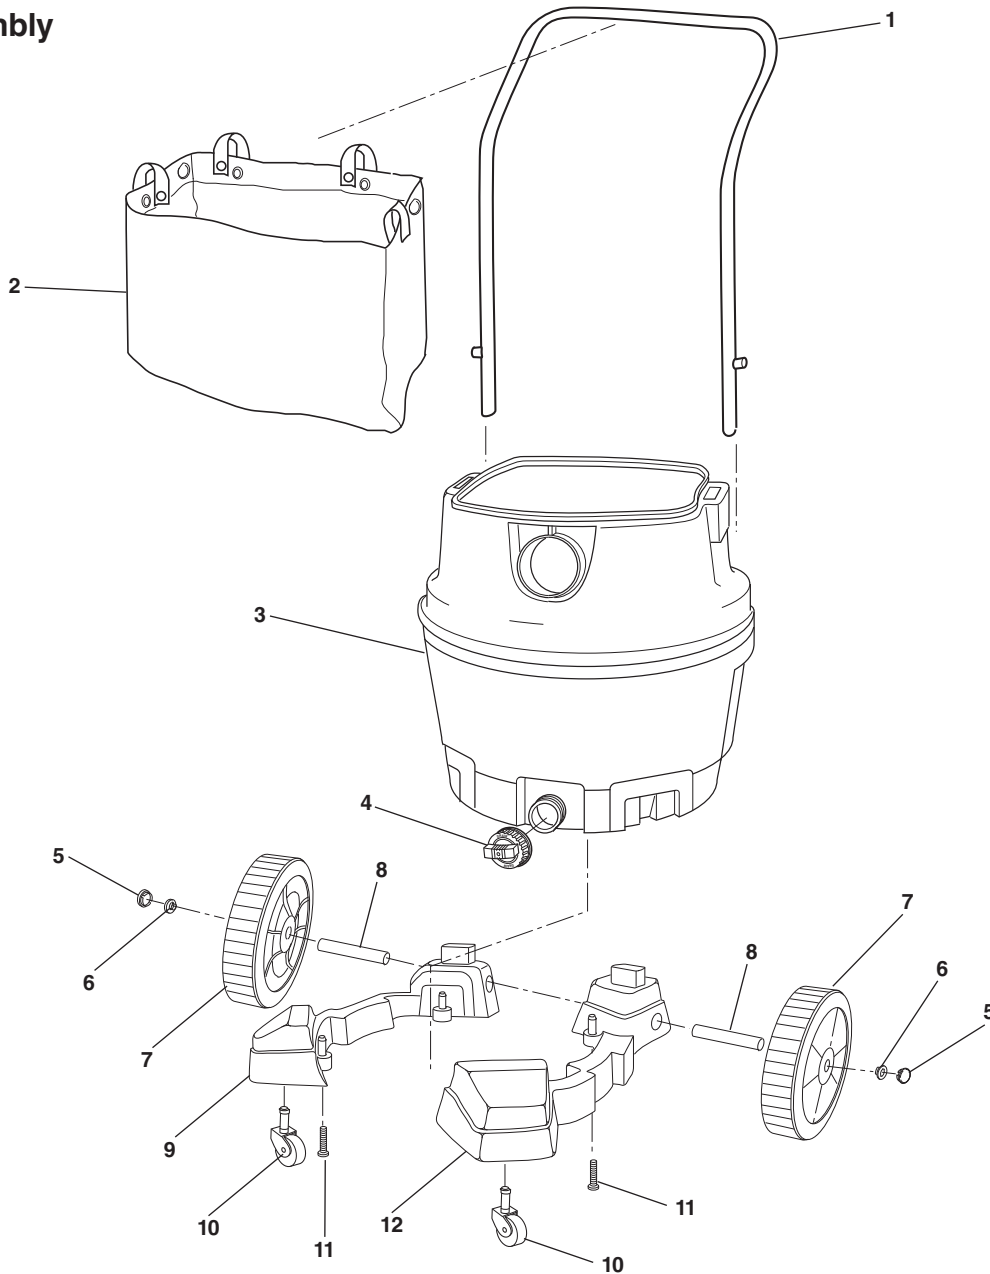

**WD1855AU
Cart Assembly**

**NOTE: Order parts by Catalog Number only.
DO NOT order by Reference Number.**

Ref. No.	Catalog No.	Description
1	23698	Handle
2	54513	Storage Bag
3	54563	Dust Drum Assembly
4	47922	Drain Cap
5	19903	Wheel Cap
6	19908	Cap Nut
7	19913	Wheel Assembly (Includes Keys 5 and 6)
8	30468	Axle
9	19933	Caddy, Left
10	12293	Caster
11	20083	Screw Type "AB" #10 x 1¼" (44 mm)
12	19928	Caddy, Right
Not Shown	20103	Bag of Loose Parts (Includes Keys 5, 6, 10, and 11)