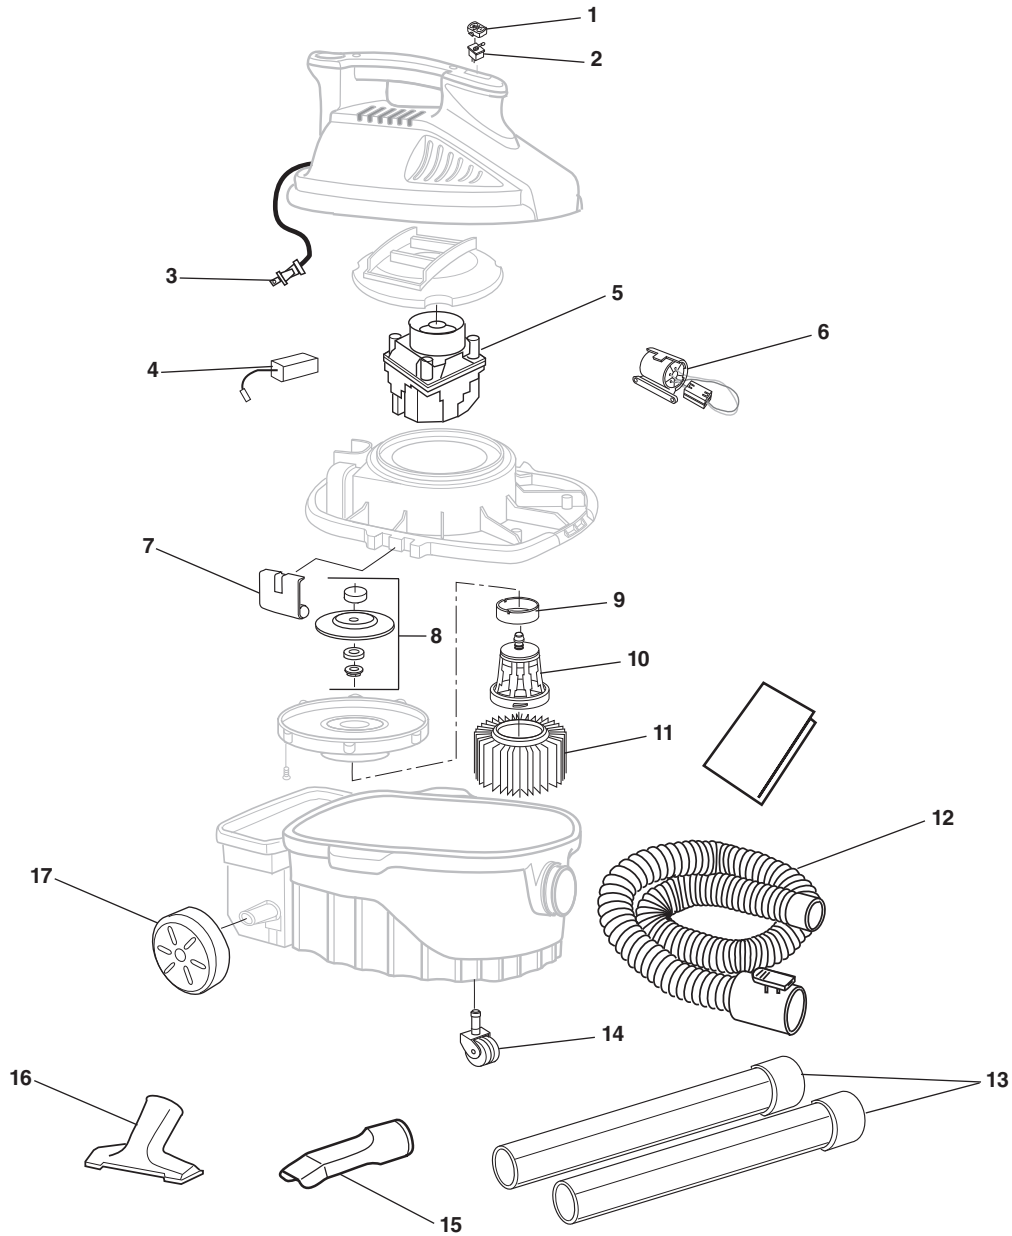

## WD1855AU Motor Assembly

**NOTE: Order parts by Catalog Number only.  
DO NOT order by Reference Number.**

Ref. No.	Catalog No.	Description
1	44648	Switch
2	59633	Cord Assembly
3	44673	Switch Housing
4	83747	Drum Latch
5	19883	Float
6	54493	Filter Cage
7	56198	Motor Assembly (230V)
8	23858	Motor Brush Set (230V)
9	56163	Electrical Filter and Leads
10	72902	Extension, Handle
11	72952	Filter
12	72897	Dual-Flex™ Locking Hose Assembly
13	72927	Muffler/Diffuser
14	72932	Crevice Tool
15	72912	Wet Nozzle
16	72937	Car Nozzle
17	72907	Utility Nozzle

**WD1855AU  
Cart Assembly**

**NOTE: Order parts by Catalog Number only.  
DO NOT order by Reference Number.**

Ref. No.	Catalog No.	Description
1	23698	Handle
2	54513	Storage Bag
3	54563	Dust Drum Assembly
4	47922	Drain Cap
5	19903	Wheel Cap
6	19908	Cap Nut
7	19913	Wheel Assembly (Includes Keys 5 and 6)
8	30468	Axle
9	19933	Caddy, Left
10	12293	Caster
11	20083	Screw Type "AB" #10 x 1¼" (44 mm)
12	19928	Caddy, Right
Not Shown	20103	Bag of Loose Parts (Includes Keys 5, 6, 10, and 11)

## WD4075KR

**NOTE: Order parts by Catalog Number only.  
DO NOT order by Reference Number.**

Ref. No.	Catalog No.	Description
1	56173	Switch Cover
2	44638	Toggle Switch
3	56178	Cord Assembly
4	42488	Motor Brush Set (230V)
5	56183	Motor Assembly (230V)
6	56163	Electrical Filter and Leads
7	83747	Drum Latch
8	30508	Blower Wheel Assembly
9	23753	Float
10	54388	Filter Cage Assembly
11	26643	Filter
12	31713	Hose Assembly
13	31728	Extension Wand
14	35478	Castors
15	29848	Car Nozzle
16	31733	Utility Nozzle
17	35483	Rear Wheel